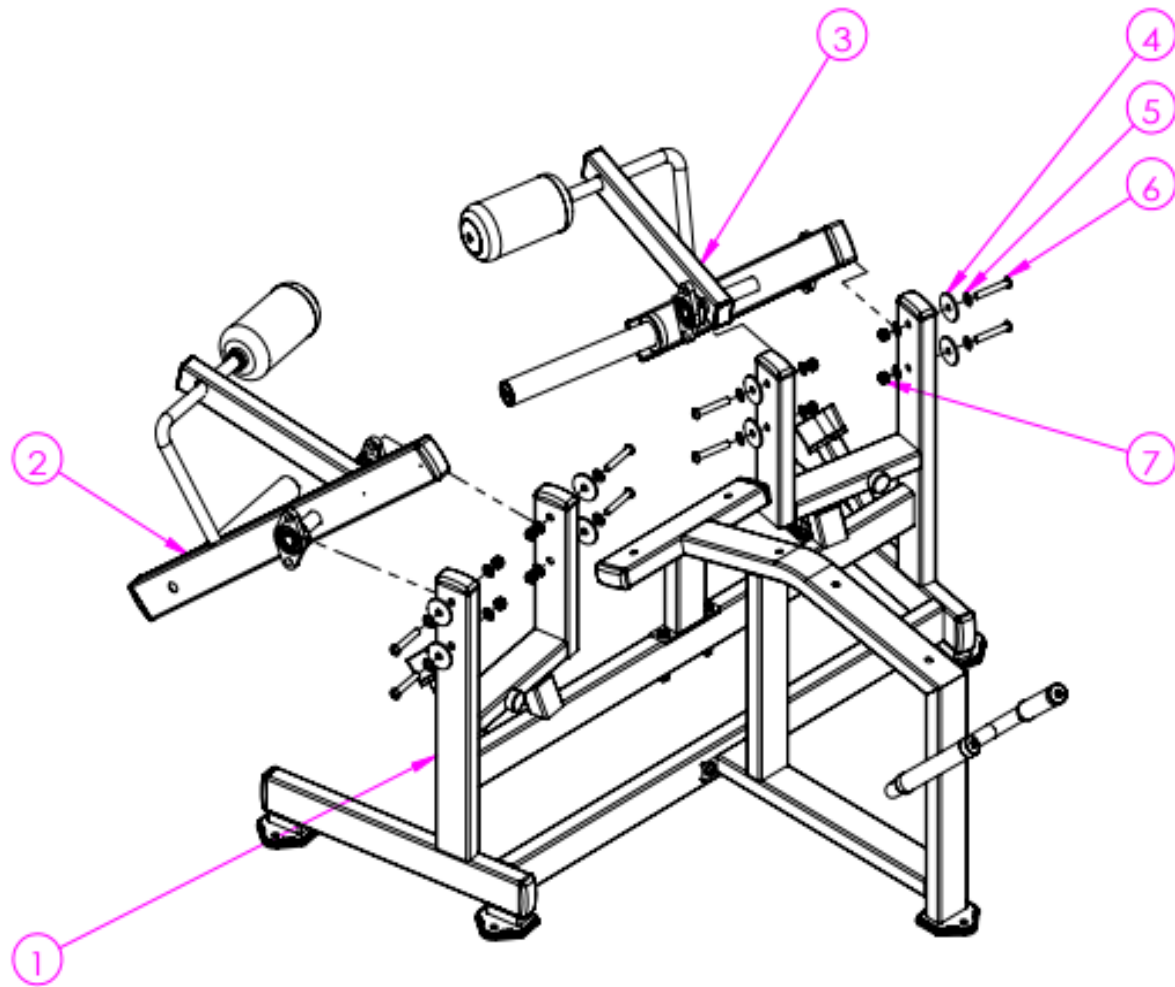

HS-1021 PRONE LEG CURL

Installation Instruction

NO	CODE	NAME	QUANTITY
1	R20-1410	Arm of Force Rack	1
2	R20-1411	Sub-Rack	1
3	R06-1034	40X80 Sqare Pad	5
4	55 Washer	55 Washer	2
5	M12 Flat Washer	M12 Flat Washer	8
6	M12X105	Cup Head M12X105	2
7	M12X70	Cup Head M12X70	2
8	anti-loose nut	anti-loose nut	4

NO	CODE	NAME	QUANTITY
1	Step 1		
2	R20-1412	Right Arm Of Force	1
3	R20-1413	Left Arm Of Force	1
4	55 Washer	55 Washer	8
5	M12 Flat Washer	M12 Flat Washer	16
6	M12X75	Cup Head M12X75	8
7	M12 anti-loose nut	M12 anti-loose nut	8

NO.	CODE	NAME	QUA
1	Step 2		1
2	R20-1035	Cushion(short)	1
3	R20-1072	Cushion(long)	1
4	M8 Flat Washer	M8 Flat Washer	5
5	M8X70	Cup Head M8X70	5