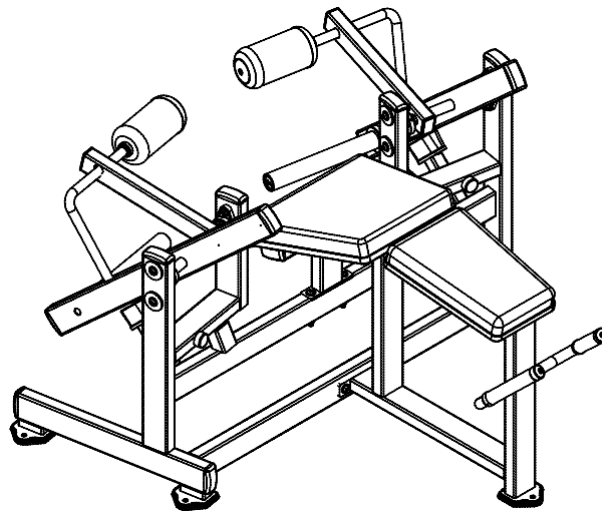

HS-1021 PRONE LEG CURL

Installation Instruction

NO	CODE	NAME	QUANTITY
1	R20-1410	Arm of Force Rack	1
2	R20-1411	Sub-Rack	1
3	R06-1034	40X80 Sqare Pad	5
4	55 Washer	55 Washer	2
5	M12 Flat Washer	M12 Flat Washer	8
6	M12X105	Cup Head M12X105	2
7	M12X70	Cup Head M12X70	2
8	anti-loose nut	anti-loose nut	4

NO	CODE	NAME	QUANTITY
1	Step 1		
2	R20-1412	Right Arm Of Force	1
3	R20-1413	Left Arm Of Force	1
4	55 Washer	55 Washer	8
5	M12 Flat Washer	M12 Flat Washer	16
6	M12X75	Cup Head M12X75	8
7	M12 anti-loose nut	M12 anti-loose nut	8

NO.	CODE	NAME	QUA
1	Step 2		1
2	R20-1035	Cushion(short)	1
3	R20-1072	Cushion(long)	1
4	M8 Flat Washer	M8 Flat Washer	5
5	M8X70	Cup Head M8X70	5