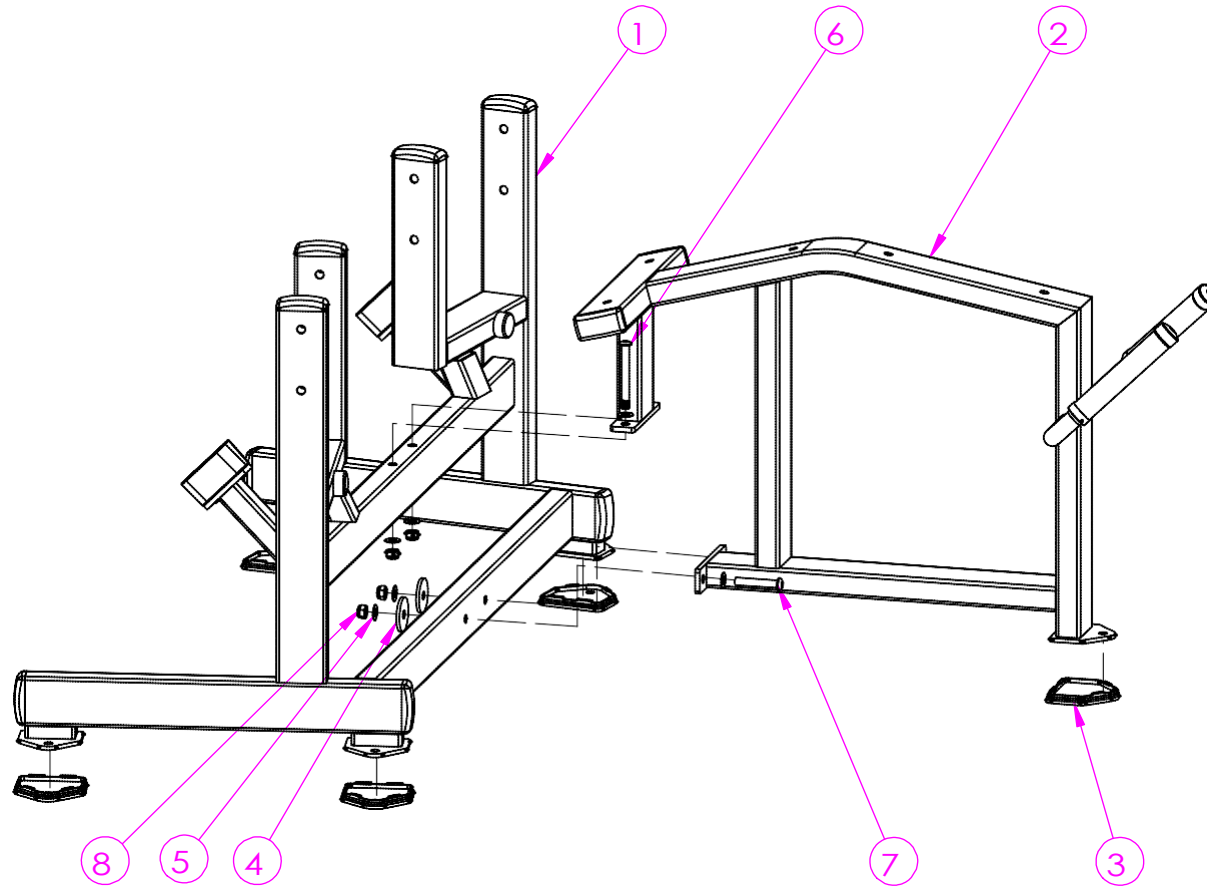

HS-1021 PRONE LEG CURL

Installation Instruction

NO	CODE	NAME	QUANTITY
1	R20-1410	Arm of Force Rack	1
2	R20-1411	Sub-Rack	1
3	R06-1034	40X80 Sqare Pad	5
4	55 Washer	55 Washer	2
5	M12 Flat Washer	M12 Flat Washer	8
6	M12X105	Cup Head M12X105	2
7	M12X70	Cup Head M12X70	2
8	anti-loose nut	anti-loose nut	4

NO	CODE	NAME	QUANTITY
1	Step 1		
2	R20-1412	Right Arm Of Force	1
3	R20-1413	Left Arm Of Force	1
4	55 Washer	55 Washer	8
5	M12 Flat Washer	M12 Flat Washer	16
6	M12X75	Cup Head M12X75	8
7	M12 anti-loose nut	M12 anti-loose nut	8

NO.	CODE	NAME	QUA
1	Step 2		1
2	R20-1035	Cushion(short)	1
3	R20-1072	Cushion(long)	1
4	M8 Flat Washer	M8 Flat Washer	5
5	M8X70	Cup Head M8X70	5